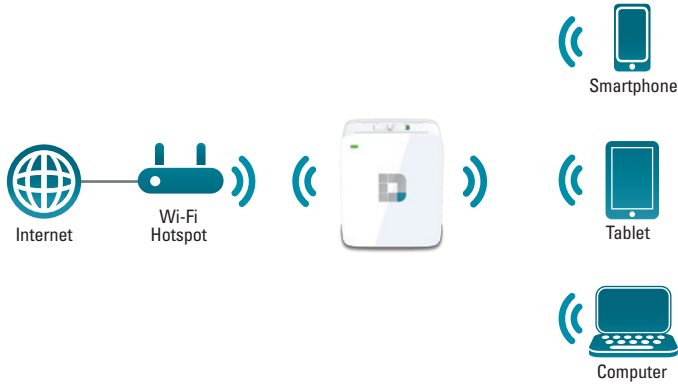

Share a Wi-Fi Hotspot