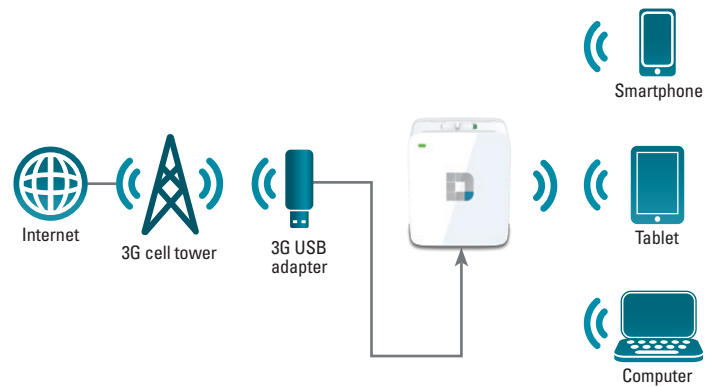

Share Your Mobile Data Connection