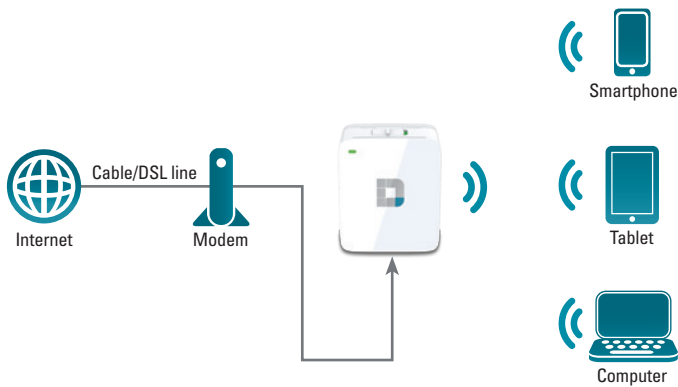

Your Power Station

The DIR-518L's powered USB port not only connects to a 3G dongle for mobile broadband, it also keeps your gadgets charged and ready to go. The Wireless AC Mobile Cloud Companion provides a USB port so you can charge a device by connecting its USB cable. Simply connect your smartphone or high-power devices like tablets to the USB port to start charging.

Easy to Set Up, Easy to Use

The DIR-518L includes a user-friendly interface that stores your connection details for you so you only have to enter them once. Whether you're connected via your 3G adapter for mobile Internet or to the Wi-Fi hotspot of your favorite café, the DIR-518L helps you keep all of your devices connected, automatically!

Share Your Broadband Connection