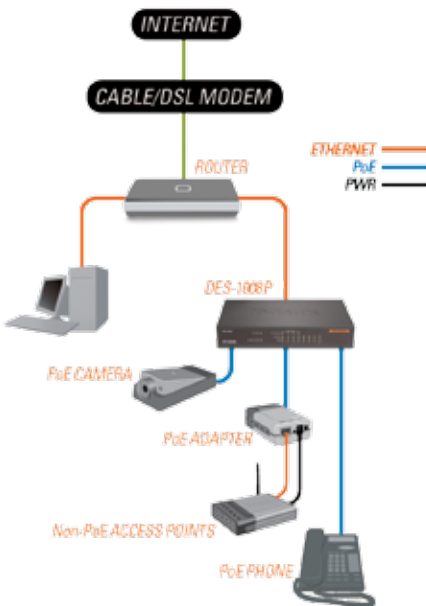

QUICK, SIMPLE PLUG & PLAY INSTALLATION

The D-Link 8-Port Desktop Switch with 4 PoE Ports DES-1008P enables both home and office users to easily connect and supply power to Power over Ethernet (PoE) devices such as wireless Access Points (AP), IP cameras, and IP phones while adding more Ethernet devices like computers, printers, and Network Attached Storage (NAS) onto a network. Built with home and small business users in mind, this compact PoE switch operates quietly, making it ideal for use in virtually any room or office.

WHAT THIS PRODUCT DOES

The D-Link DES-1008P is an 8-Port 10/100Mbps PoE Ethernet Switch with four PoE Ports that can provide power to PoE-enabled devices such as wireless Access Points (AP), IP phones and IP cameras. You can also add other Ethernet devices like computers, printers, and Network Attached Storage (NAS) onto your network. This device runs ultra-quiet, making it ideal for both home and small office use. In addition, it can be wall mounted to save desktop space.

HASSLE-FREE SETUP

The DES-1008P is a plug-and-play device requiring no configuration, which makes setup simple and hassle-free. Connect multiple computers and share files, music, and video across your home or small office network, or create a multi-player gaming environment.

WEIGHT

- 454 grams (1 lb)

CERTIFICATIONS

- + FCC Class B
- + CE
- + VCCI

SAFETY

- + LVD

YOUR NETWORK SETUP

WIRED