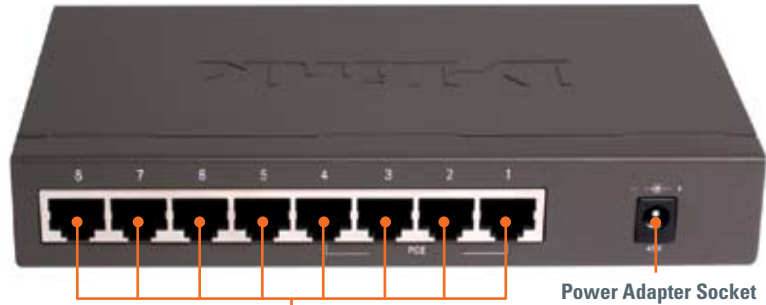

WHAT THIS PRODUCT DOES

The D-Link DES-1008P is an 8-Port 10/100Mbps PoE Ethernet Switch with four PoE Ports that can provide power to PoE-enabled devices such as wireless Access Points (AP), IP phones and IP cameras. You can also add other Ethernet devices like computers, printers, and Network Attached Storage (NAS) onto your network. This device runs ultra-quiet, making it ideal for both home and small office use. In addition, it can be wall mounted to save desktop space.

HASSLE-FREE SETUP

The DES-1008P is a plug-and-play device requiring no configuration, which makes setup simple and hassle-free. Connect multiple computers and share files, music, and video across your home or small office network, or create a multi-player gaming environment.

8 10/100 Mbps Fast Ethernet Ports, 4 with 802.3af PoE Support

TECHNICAL SPECIFICATIONS

NETWORK STANDARDS

- + IEEE: 802.3 Ethernet, 802.3u Fast Ethernet
- + IEEE 802.3x Flow Control
- + IEEE 802.3af Power over Ethernet

DEVICE INTERFACES

- + 4 RJ-45 10/100BASE-TX ports with 802.3af PoE
- + 4 RJ-45 10/100BASE-TX ports without 802.3af PoE
- + Power adapter socket

PERFORMANCE

- + MAC Address Table: 1K
- + Switch Fabric: 1.6Gbps
- + Transmission Method: Store-and-forward
- + Packet Buffer Memory: 96KB

DIAGNOSTIC LEDS

- + Per Unit: Power/PoE Max
- + Per Port: Activity/Link & Speed
- + PoE port: Power/Status

ELECTRICAL

- + Power Supply: 48V DC/1.45A (through external power adapter)
- + Max Power Consumption: 62.3 Watts max
- + PoE budget: Up to 15.4 Watts max per port (for Ports 1 to Port 4 only); 56 Watts total

TEMPERATURE

- + Operating: 0° to 40°C (32° - 104°F)
- + Storage: -10° to 70°C (14° - 158°F)

OPERATING HUMIDITY

- 10% to 90% RH non-condensing

STORAGE HUMIDITY

- 5% to 90% non-condensing

DIMENSIONS

- 171 (W) x 98 (D) x 29 (H) mm (6.73 x 3.86 x 1.14 inches)

WEIGHT

- 454 grams (1 lb)

CERTIFICATIONS

- + FCC Class B
- + CE
- + VCCI

SAFETY

- + LVD