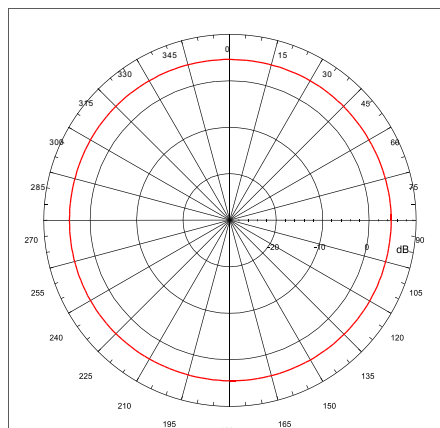

Horizontal

D-Link Worldwide Offices

U.S.A.	TEL: 1-800-326-1688	FAX: 1-866-743-4905	Luxemburg	TEL: 32-(0)2-517-7111	FAX: 32-(0)2-517-6500
Canada	TEL: 1-905-8295033	FAX: 1-905-8295223	Poland	TEL: 48-(0)-22-583-92-75	FAX: 48-(0)-22-583-92-76
Europe (U. K.)	TEL: 44-20-8731-5555	FAX: 44-20-8731-5511	Hungary	TEL: 36-(0)-1-461-30-00	FAX: 36-(0)-1-461-30-09
Germany	TEL: 49-6196-77990	FAX: 49-6196-7799300	Singapore	TEL: 65-6774-6233	FAX: 65-6774-6322
France	TEL: 33-1-30238688	FAX: 33-1-30238689	Australia	TEL: 61-2-8899-1800	FAX: 61-2-8899-1868
Netherlands	TEL: 31-10-282-1445	FAX: 31-10-282-1331	India	TEL: 91-022-26526696	FAX: 91-022-26528914
Belgium	TEL: 32(0)2-517-7111	FAX: 32(0)2-517-6500	Middle East (Dubai)	TEL: 971-4-3916480	FAX: 971-4-3908881
Italy	TEL: 39-02-2900-0676	FAX: 39-02-2900-1723	Turkey	TEL: 90-212-289-56-59	FAX: 90-212-289-76-06
Sweden	TEL: 46-(0)8564-61900	FAX: 46-(0)8564-61901	Egypt	TEL: 202-414-4295	FAX: 202-415-6704
Denmark	TEL: 45-43-969040	FAX: 45-43-424347	Israel	TEL: 972-9-9715700	FAX: 972-9-9715601
Norway	TEL: 47-99-300-100	FAX: 47-22-309580	LatinAmerica	TEL: 56-2-232-3185	FAX: 56-2-232-0923
Finland	TEL: 358-9-2707 5080	FAX: 358-9-2707-5081	Brazil	TEL: 55-11-218-59300	FAX: 55-11-218-59322
Spain	TEL: 34-93-4090770	FAX: 34-93-4910795	South Africa	TEL: 27-12-665-2165	FAX: 27-12-665-2186
Portugal	TEL: 351-21-8688493		Russia	TEL: 7-095-744-0099	FAX: 7-095-744-0099 #350
Czech Republic	TEL: 420-(603)-276-589		China	TEL: 86-10-58635800	FAX: 86-10-58635799
Switzerland	TEL: 41-(0)-1-832-11-00	FAX: 41(0)-1-832-11-01	Taiwan	TEL: 886-2-6600-0123	FAX: 886-2-6600-1188
Greece	TEL: 30-210-9914 512	FAX: 30-210-9916902	Headquarters	TEL: 886-2-2916-1600	FAX: 886-2-2914-6299