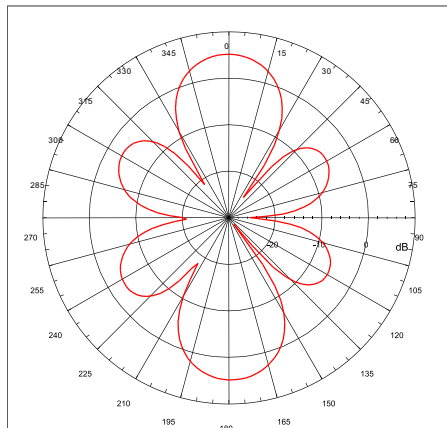

Technical Specifications

Electrical Properties

Frequency Range
2.4GHz to 2.5GHz

Impedance
50 ohm (normal)

VSWR
1.92 (max.)

Peak Gain
5dBi

Admitted Power
1 watt

E-Plane
36°

H-Plane
360°

Physical & Environmental

Color
Metallic gray and silver

Connector
Reverse SMA plug (built into antenna)
RP-SMA to RP-TNC adapter (externally provided)

Antenna Material
ABS, ABS+PC

Operating Temperature
-20° to 65°C

Storage Temperature
-30° to 75°C

Antenna Amplitude

Vertical