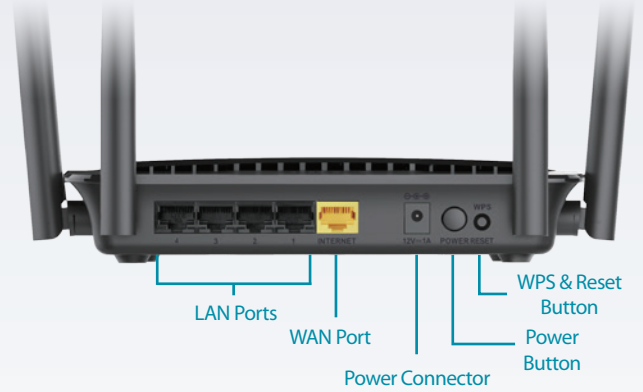

Easy to Set Up, Easy to Secure

Sharing your Internet connection doesn't have to be a complicated process - just open a web browser to access the setup wizard and follow the easy step-by-step instructions to get started. Alternatively, you can download the free QRS (Quick Router Setup) App for iOS or Android to set up directly on your smartphone or tablet without the need of a computer. Implement WPA/WPA2 wireless security in minutes with the wireless network setup wizard, or use Wi-Fi Protected Setup (WPS), which establishes a secure connection to new devices without the need to enter settings or create passwords. In addition, the built-in firewall requires no setup, protecting you against malicious attacks from the Internet, and access control features allow you to restrict access to your network giving you greater control over network users.