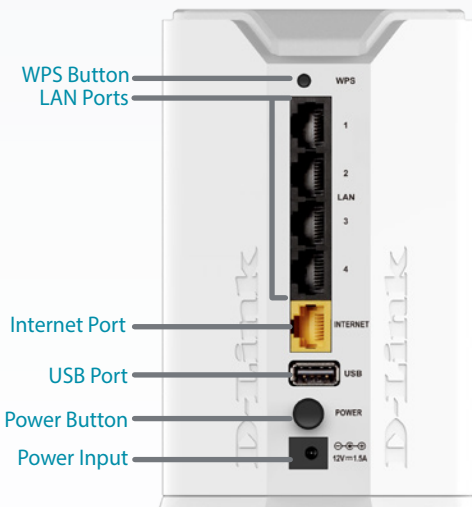

Wireless AC750 Dual-Band Gigabit Cloud Router

Use mydlink™ Lite to Monitor Your Network Anytime

The Wireless AC750 Dual-Band Gigabit Cloud Router is mydlink™-enabled, so you can effortlessly access and view your network no matter where you are. See who is connected to your router, change settings or block someone from using your network connection, all from any Internet connected PC, or an iOS, Android or Windows mobile device. Parents can monitor what sites their children are visiting, and can stay informed and in control on the go.

Easy to Set Up, Easy to Secure

Sharing your Internet connection doesn't have to be a complicated process. Just open a web browser to access the setup wizard and follow the easy step-by-step instructions to get started. Implement WPA/WPA2 wireless security in minutes with the wireless network setup wizard or use Wi-Fi Protected Setup (WPS), which establishes a secure connection to new devices without the need to enter settings or create passwords. In addition, the built-in firewall protects against malicious attacks from the Internet, and access control features allow you to restrict access to your network, making your connection safe and secure.

Back View

mydlink™ Lite App

With the free mydlink™ Lite app for iOS, Android and Windows Phone devices you can quickly and easily stay in control of your network anywhere with a Wi-Fi or mobile Internet connection.

SharePort™ Mobile App

The mydlink™ SharePort™ app for iOS or Android devices allows you to create a secure and personal cloud storage. Simply plug in a USB drive to the router to save, access and share files, music, video, photos from anywhere in the world on your smartphone or tablet through Internet with the free app. It's also a great way to enjoy media without using valuable memory on your mobile device!

Technical Specifications

General

Device Interfaces	• IEEE 802.11 a/b/g/n/ac wireless LAN • 10/100/1000 Gigabit fast Ethernet WAN port	• Four 10/100/1000 Gigabit Fast Ethernet LAN ports • USB port for optional storage sharing or 3G connectivity³
LEDs	• Power	• Internet
Antenna Type	• Fixed internal	
Operating Frequency	• 2.4 GHz band: 2400 - 2483.5 MHz	• 5 GHz band: 5150 - 5725 MHz
Standards	• IEEE 802.11ac • IEEE 802.11n • IEEE 802.11g	• IEEE 802.11b • IEEE 802.11a • IEEE 802.3u
Minimum Requirements	• Internet Explorer 7, Firefox 12.0, Chrome 20.0, Safari 4.0, or other Java-enabled browser • Ethernet interface or Wi-Fi	• Cable or DSL modem • Subscription with an Internet Service Provider (ISP)