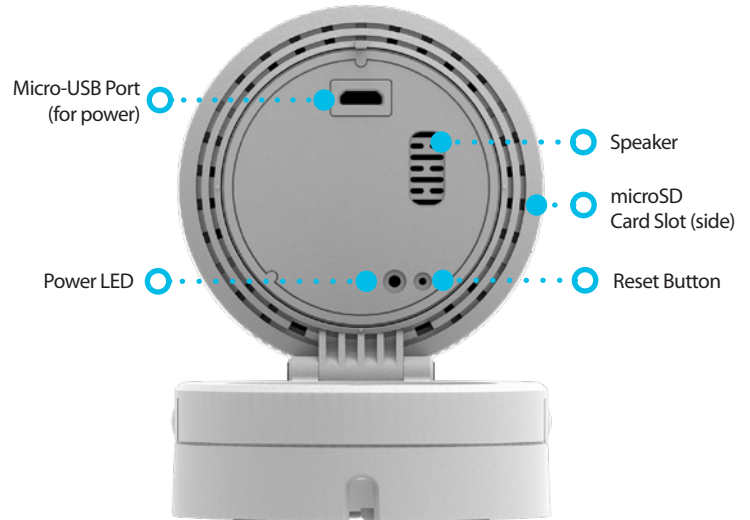

Back View

Technical Specifications

Camera

Camera Hardware Profile	• 1/2.7" 1-megapixel progressive CMOS sensor • Minimum illumination: • B/W mode (LEDs on): 0 lux • Minimum object distance: 50 cm • Lens focal length: 1.8 mm • Aperture: F2.2 • 5 metre IR illumination distance	• Angle of view: • Horizontal: 180° • Vertical: 80° • Diagonal: 180° • Built-in Infrared-Cut Removable (ICR) Filter • Built-in microphone and speaker
Image Features	• 4x Digital zoom • Configurable sound detection level • Time stamp and text overlay	• Configurable resolution • Configurable motion detection windows
Video Compression	• H.264 / MJPEG format compression • H.264 streaming	• JPEG for still images
Video Resolution	• 1280 x 720 at up to 30 fps	
Audio Support	• AAC (32 kbps)	
Connectivity	• 802.11n/g/b wireless with WPA/WPA2 encryption	• microSD card slot

Features

Event Management	• Motion detection • Sound level detection • Event recording to an SD card²	• Event notification and snapshot/video clip download to mobile device • Cloud storage⁴
Mobile Support	• mydlink mobile app for iPhone, iPad, iPod touch, and Android devices^{1,3}