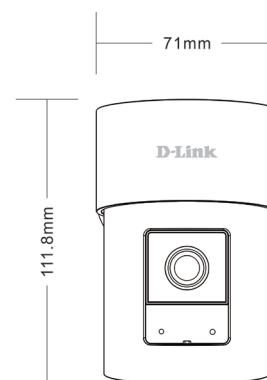

**WPA3/TLS Encryption**

Dual encryption for more secure connection and data protection

**IP65 Outdoor Protection**

IP65 rated outdoor protection to protect the camera from rain and dust

General	
Video Compression	H.265 & H.264
Max. Resolution	4 Megapixel (QHD)
Max. Frame	1440p (2560 x 1440)
Image Sensor	1/2.7" Progressive CMOS sensor
Day & Night - IR LED	7 m
Focal Length	3.3 mm
Aperture	F2.0
Angle of View	(H) 105.4° (V) 56.4° (D) 125°
Motorised Pan	Yes (-135° to +135° total 270°)
Audio	Built-in microphone and speaker
Audio Codec	MPEG-2 AAC LC

Physical	
Power Input	100 to 240 V AC, 50/60 Hz
Power Output	12V 1A
Max. Power Consumption	7 W
Cable Length	Device: 1 m Adapter: 3 m
Indoor/Outdoor	For indoor or outdoor use
Operating Temperature	-25 to 45°C
Storage Temperature	-20 to 70°C
Operating/Storage Humidity	Max. 90% non-condensing
Weight	342 g
Dimensions	71 x 111.8 x 70 mm
Certifications	CE, FCC, IC, RCM, NCC, BSMI