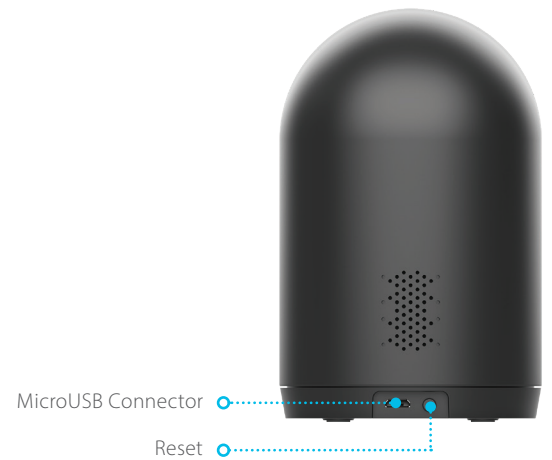

General	
Video Compression	H.264
Max. Resolution	2 Megapixel (Full HD)
Max. Frame	1080p (1920 x 1080)
Image Sensor	1/2.9" Progressive Scan CMOS sensor
Day & Night - IR LED	5 m (16 ft)
Focal Length	4.12 mm
Aperture	F2.1
Pan/Tilt	Pan range: -170° to 170° (total 340°) Tilt range: -40C to 50° (total 90°)
Angle of View	(H) 85° (V) 42° (D) 100°
Audio	Built-in microphone/speaker
Audio Codec	MPEG-2 AAC LC

Functionality	
Wireless IEEE Standard	802.11n/g
Wi-Fi Operation Band	2.4 GHz
Security Protocol	WPA3
Network Protocols	IPv4, Bonjour (mDNS and DNS-SD), RTSP, SRTP, RTP, HTTPS

Software	
Device Management	mydlink app (iOS and Android), mydlink Portal
Features	Motion detection, Sound detection
Recording	mydlink Cloud Recording
Notifications	Push notifications with a snapshot and quick action buttons (2 designated contact numbers and live view)
Voice Assistants	Amazon Alexa, Google Assistant

Physical	
Power Input	100 to 240 V AC, 50/60 Hz
Power Output	5 V DC 1.0 A
Max. Power Consumption	4 W ± 5%
Cable Length	1.5 m
Indoor/Outdoor	For indoor use
Operating Temperature	0 to 40 °C
Storage Temperature	-20 to 70 °C
Operating/Storage Humidity	Max. 90% non-condensing
Weight	190 g ± 5%
Dimensions	77 x 77 x 121 mm
Certifications	CE, FCC, IC

¹ Camera is compatible with microSD/SDHC/SDXC cards up to v3.01 with up to 256GB of capacity. Camera is not compatible with v4.x cards.

² Use of audio or video equipment for recording the image or audio of a person without their knowledge and consent is prohibited in certain states or jurisdictions. The end-user assumes all liability for compliance with applicable state, local and federal laws.