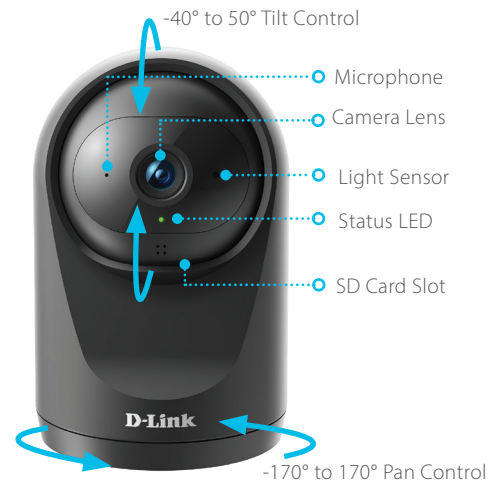

General	
Video Compression	H.264
Max. Resolution	2 Megapixel (Full HD)
Max. Frame	1080p (1920 x 1080)
Image Sensor	1/2.9" Progressive Scan CMOS sensor
Day & Night - IR LED	5 m (16 ft)
Focal Length	4.12 mm
Aperture	F2.1
Pan/Tilt	Pan range: -170° to 170° (total 340°) Tilt range: -40C to 50° (total 90°)
Angle of View	(H) 85° (V) 42° (D) 100°
Audio	Built-in microphone/speaker
Audio Codec	MPEG-2 AAC LC

Functionality	
Wireless IEEE Standard	802.11n/g
Wi-Fi Operation Band	2.4 GHz
Security Protocol	WPA3
Network Protocols	IPv4, Bonjour (mDNS and DNS-SD), RTSP, SRTP, RTP, HTTPS

Software	
Device Management	mydlink app (iOS and Android), mydlink Portal
Features	Motion detection, Sound detection
Recording	mydlink Cloud Recording
Notifications	Push notifications with a snapshot and quick action buttons (2 designated contact numbers and live view)
Voice Assistants	Amazon Alexa, Google Assistant

Physical	
Power Input	100 to 240 V AC, 50/60 Hz
Power Output	5 V DC 1.0 A
Max. Power Consumption	4 W ± 5%
Cable Length	1.5 m
Indoor/Outdoor	For indoor use
Operating Temperature	0 to 40 °C
Storage Temperature	-20 to 70 °C
Operating/Storage Humidity	Max. 90% non-condensing
Weight	190 g ± 5%
Dimensions	77 x 77 x 121 mm
Certifications	CE, FCC, IC

¹ Camera is compatible with microSD/SDHC/SDXC cards up to v3.01 with up to 256GB of capacity. Camera is not compatible with v4.x cards.

² Use of audio or video equipment for recording the image or audio of a person without their knowledge and consent is prohibited in certain states or jurisdictions. The end-user assumes all liability for compliance with applicable state, local and federal laws.