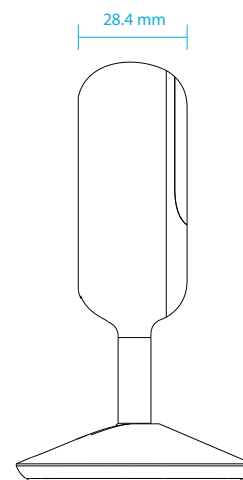

General	
Video Compression	H.264
Max. Resolution	2 Megapixel (Full HD)
Max. Frame	1080p (1920 x 1080)
Image Sensor	1/3" Progressive CMOS sensor
Day & Night - IR LED	5 m
Focal Length	3.3 mm
Aperture	F2.4
Angle of View	(H) 90° (V) 60° (D) 110°
Mechanical PTZ	No
Audio	Built-in microphone
Audio Codec	MPEG-2 AAC LC

Physical	
Power Input	100 to 240 V AC, 50/60 Hz
Power Output	5 V DC 1.0 A
Max. Power Consumption	4 W ± 5%
Cable Length	1.5 m
Indoor/Outdoor	For indoor use
Operating Temperature	0 to 40°C
Storage Temperature	-20 to 70°C
Operating/Storage Humidity	Max. 90% non-condensing
Weight	65 g ± 5 g
Dimensions	60 x 60 x 104 mm
Certifications	CE, FCC, IC, RCM