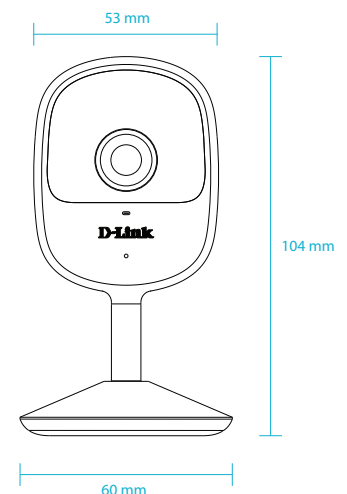

DCS-6100LH

- Full HD 1080p resolution
- Wide-angle 110-degree field-of-view to see even more of your home
- IR night vision up to 5 m lets you see what's happening even in total darkness
- Compact and discreet design
- Sound and motion detection to alert you when something happens
- Built-in microphone lets you listen in on events
- Supports WPA3™ encryption for more protection
- Supports cloud recording¹ for safe video storage and viewing
- Works with the free mydlink app
- Works with the Google Assistant and Alexa

Full HD

Full HD 1080p

Compact Size

For discreet placement

Sound & Motion Detection

Receive Rich Notifications when triggered

Day & Night

See up to 5 metres in the dark

General	
Video Compression	H.264
Max. Resolution	2 Megapixel (Full HD)
Max. Frame	1080p (1920 x 1080)
Image Sensor	1/3" Progressive CMOS sensor
Day & Night - IR LED	5 m
Focal Length	3.3 mm
Aperture	F2.4
Angle of View	(H) 90° (V) 60° (D) 110°
Mechanical PTZ	No
Audio	Built-in microphone
Audio Codec	MPEG-2 AAC LC

Physical	
Power Input	100 to 240 V AC, 50/60 Hz
Power Output	5 V DC 1.0 A
Max. Power Consumption	4 W ± 5%
Cable Length	1.5 m
Indoor/Outdoor	For indoor use
Operating Temperature	0 to 40°C
Storage Temperature	-20 to 70°C
Operating/Storage Humidity	Max. 90% non-condensing
Weight	65 g ± 5 g
Dimensions	60 x 60 x 104 mm
Certifications	CE, FCC, IC, RCM