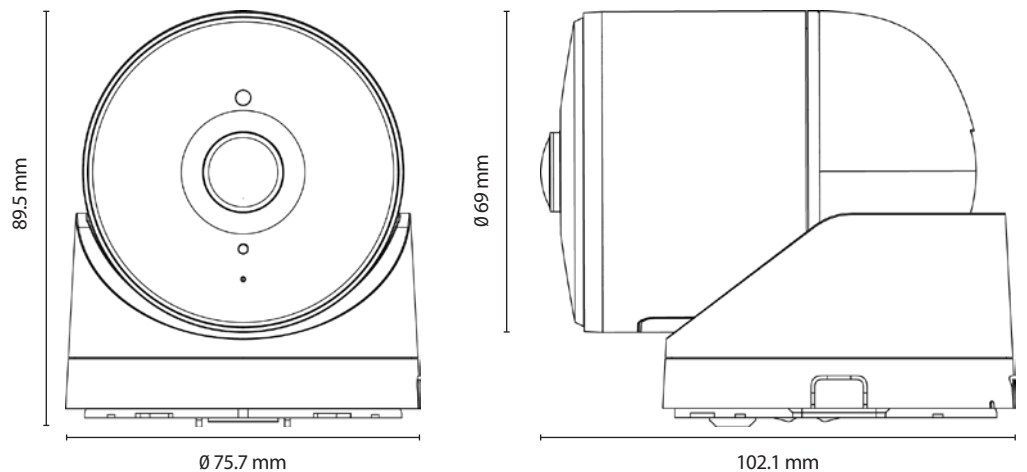

System Integration

System Requirements for mydlink Portal Web Management	The latest minimum system and browser requirements for using the mydlink portal can be found on your regional mydlink website.²	
Event Management	- Motion detection - Sound level detection - Scheduled recording	Event notification and snapshot/video clip uploads to mobile device
Remote Management¹	Configuration interface accessible via a web browser	
Mobile Support¹	mydlink Lite mobile app for iPhone, iPad, iPod touch, and Android	

Physical

Weight	360 grams ± 5%	
Power Adapter	Input: 100 to 240 V AC, 50/60 Hz	Output: 5 V DC 1.2 A
Power Consumption	Maximum: 5 watts ± 5%	
Temperature	Operating: -25 to 45 °C	Storage: -20 to 70 °C
Humidity	Operating: 20% to 80% non-condensing	Storage: 5% to 95% non-condensing
Certifications	- CE - CE LVD - FCC	- ICES - RCM

Dimensions Diagram

¹ Smartphone, tablet or computer must have access to the Internet via Wi-Fi or mobile Internet. For smartphones and tablets, please refer to the mobile app's store page to check whether your device is compatible. For computers, please visit www.mydlink.com to see the latest supported OS and browser versions at Support > FAQ > mydlink Basic > System Requirement.

² IP65 standard: Effective against low-pressure water jets from all directions. It is recommended to place the device under a roof or shelter.

³ microSD card required which is not included. Supports microSD/SDHC/SDXC card cards up to 128 GB capacity.

For more information: www.dlink.com

Updated November 2017