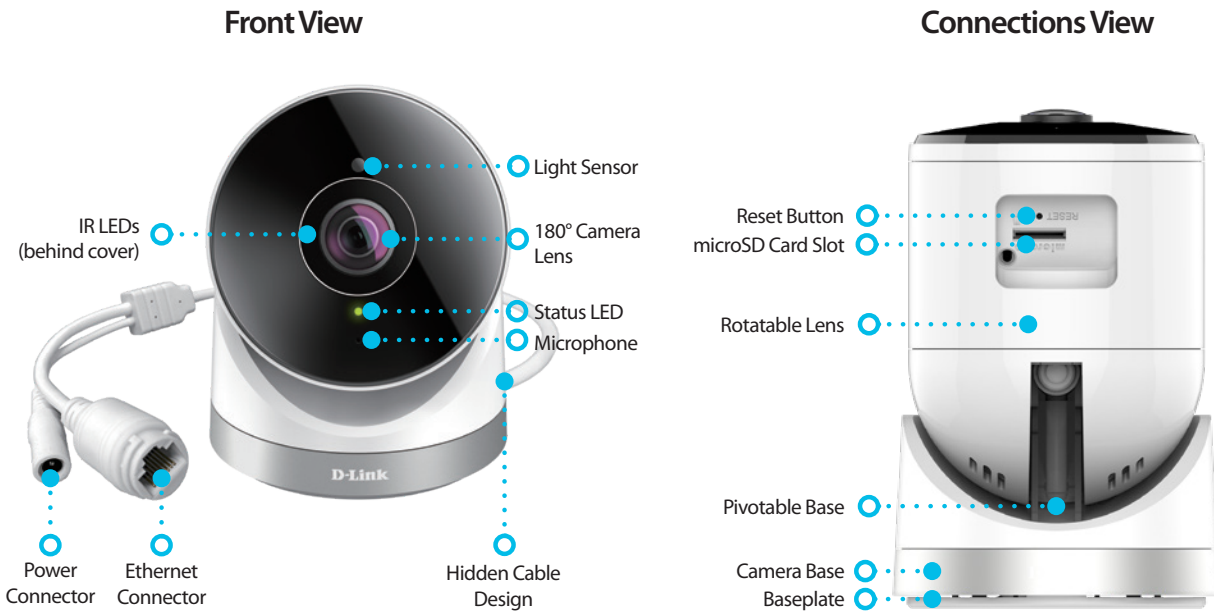

Product Images

Technical Specifications

Camera		
Camera Hardware Profile	• 1/2.7" 2-Megapixel progressive CMOS sensor • Minimum illumination: • Color mode: 0.5 lux • B/W mode (LEDs off): 0.1 lux • B/W mode (LEDs on): 0 lux • Minimum object distance 30 cm • Lens focal length: 1.5 mm ± 3%	• Aperture: F2.0 • Up to 10 metre IR illumination distance • Angle of view (16:9): • Horizontal: 180° • Mounting angle: • Vertical: 0° to 90° • Horizontal: 0° to 180°
Camera Housing	• IP65 compliant weatherproof housing	
Image Features	• Digital zoom • Built-in microphone • Configurable image size, quality, frame rate, and bit rate • Wide Dynamic Range (WDR)	• Time stamp and text overlays • Configurable motion detection windows • Configurable brightness
Video Compression	• H.264 format compression • H.264 multicast streaming	• JPEG for still images
Video Resolution	• 1920 x 1080, 1280 x 720, 800 x 448, 640 x 360 at up to 30 fps	
Audio Support	• AAC (32 kbps)	• G.711 (128 kbps)
Connectivity	• 802.11n/g/b wireless with WPA/WPA2 encryption • 10/100BASE-TX Fast Ethernet port • Maximum data rate of 300 Mbps (PHY rate)	• microSD/SDHC/SDXC card slot, accepts cards up to 128 GB • Bluetooth Low Energy (BLE)
Network		
Network Protocols	• IPv6, IPv4, ARP, TCP, UDP, ICMP • DHCP client • NTP client (D-Link) • DNS client • DDNS client (D-Link) • SMTP client	• HTTP server • HTTPS (for configuration) • uPnP port forwarding • RTP/RTSP/RTCP • Bonjour • ONVIF
Security Features	• Administrator and user group protection • Password authentication	• HTTP and RTSP digest encryption