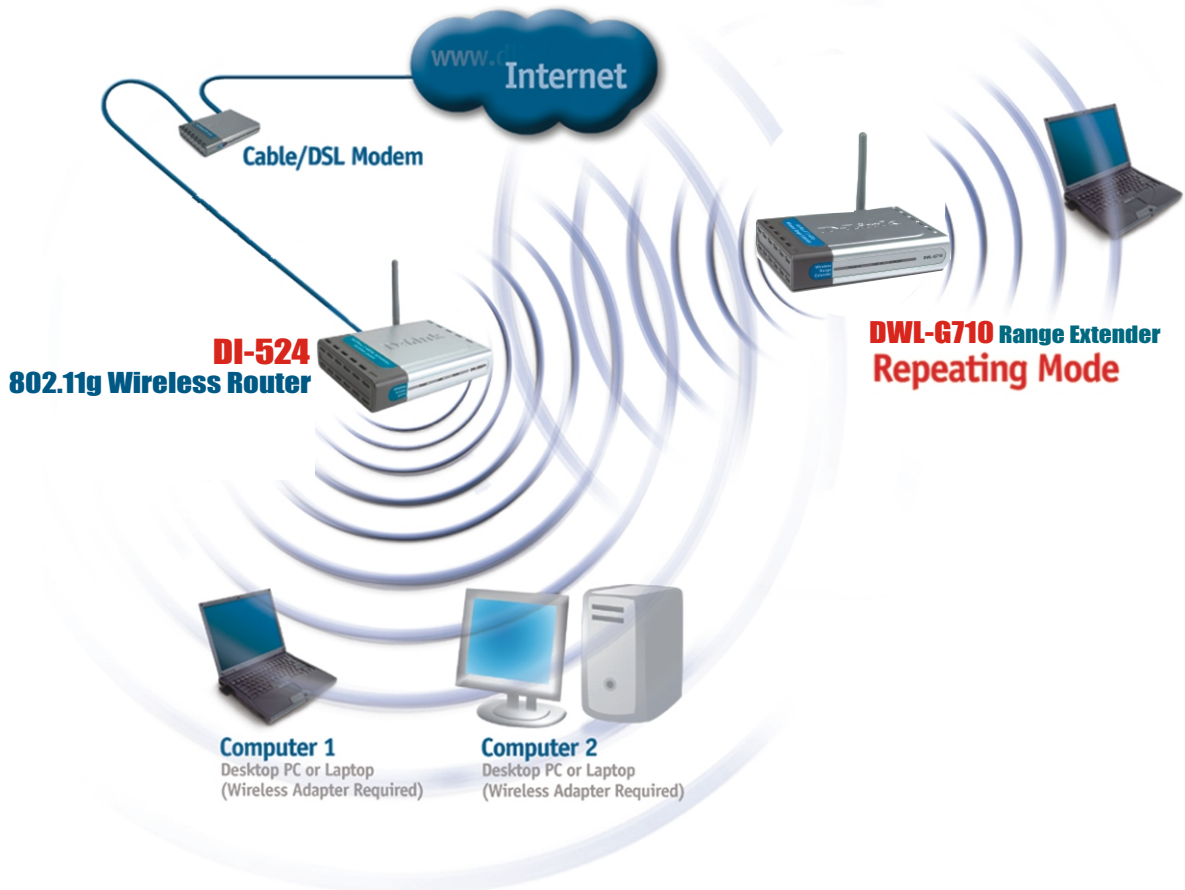

802.11g Wireless Range Extender

Extending the Range of a Wireless Network

D-Link Worldwide Offices

U.S.A	TEL: 1-800-326-1688	FAX: 1-866-743-4905	Luxemburg	TEL: 32-(0)2-517-7111	FAX: 32-(0)2-517-6500
Canada	TEL: 1-905-8295033	FAX: 1-905-8295223	Poland	TEL: 48-(0)-22-583-92-75	FAX: 48-(0)-22-583-92-76
Europe (U. K.)	TEL: 44-20-8731-5555	FAX: 44-20-8731-5511	Hungary	TEL: 36-(0)-1-461-30-00	FAX: 36-(0)-1-461-30-09
Germany	TEL: 49-6196-77990	FAX: 49-6196-7799300	Singapore	TEL: 65-6774-6233	FAX: 65-6774-6322
France	TEL: 33-1-30238688	FAX: 33-1-30238689	Australia	TEL: 61-2-8899-1800	FAX: 61-2-8899-1868
Netherlands	TEL: 31-10-282-1445	FAX: 31-10-282-1331	India	TEL: 91-022-26526696	FAX: 91-022-26528914
Belgium	TEL: 32(0)2-517-7111	FAX: 32(0)2-517-6500	Middle East (Dubai)	TEL: 971-4-3916480	FAX: 971-4-3908881
Italy	TEL: 39-02-2900-0676	FAX: 39-02-2900-1723	Turkey	TEL: 90-212-289-56-59	FAX: 90-212-289-76-06
Sweden	TEL: 46-(0)8564-61900	FAX: 46-(0)8564-61901	Egypt	TEL: 202-414-4295	FAX: 202-415-6704
Denmark	TEL: 45-43-969040	FAX: 45-43-424347	Israel	TEL: 972-9-9715700	FAX: 972-9-9715601
Norway	TEL: 47-99-300-100	FAX: 47-22-309580	LatinAmerica	TEL: 56-2-232-3185	FAX: 56-2-232-0923
Finland	TEL: 358-9-2707 5080	FAX: 358-9-2707-5081	Brazil	TEL: 55-11-218-59300	FAX: 55-11-218-59322
Spain	TEL: 34-93-4090770	FAX: 34-93-4910795	South Africa	TEL: 27-12-665-2165	FAX: 27-12-665-2186
Portugal	TEL: 351-21-8688493		Russia	TEL: 7-095-744-0099	FAX: 7-095-744-0099 #350
Czech Republic	TEL: 420-(603)-276-589		China	TEL: 86-10-58635800	FAX: 86-10-58635799
Switzerland	TEL: 41-(0)-1-832-11-00	FAX: 41(0)-1-832-11-01	Taiwan	TEL: 886-2-2910-2626	FAX: 886-2-2910-1515
Greece	TEL: 30-210-9914 512	FAX: 30-210-9916902	Headquarters	TEL: 886-2-2916-1600	FAX: 886-2-2914-6299