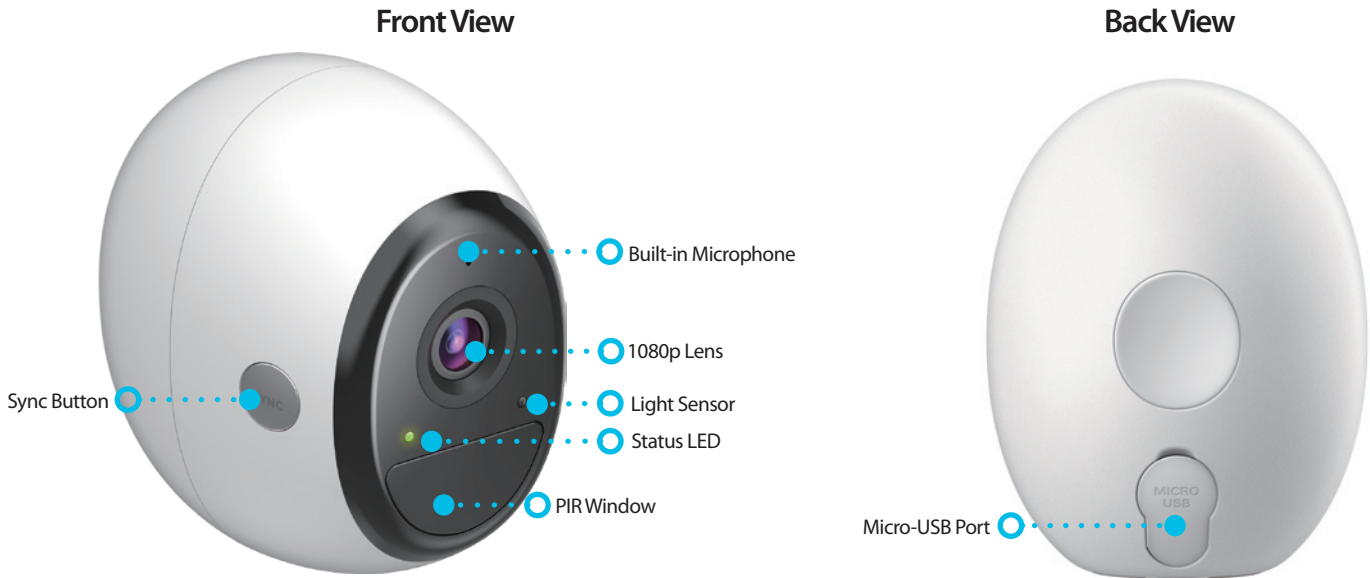

Automatic Video Recording Through mydlink™ Cloud

With a mydlink™ cloud recording subscription, you can have peace of mind with automated storage of your video recordings to a cloud server. Play back recordings in the cloud or download video clips to your mobile device from anywhere, anytime through the Internet. Access real-time live views of your cameras using the mydlink™ mobile app and set automated schedules via your tablet or mobile phone, no matter where you are.

Product Images

Technical Specifications

Camera		
Hardware Profile	• 1/4" 2 megapixel progressive CMOS sensor • Minimum illumination: • B/W (Night Mode), IR LEDs on: 0 lux • Lens focal length: 1.9 mm • Aperture: F2.2 • Digital zoom (4x) • 7.5 m (25 ft) IR illumination distance	• Angle of view (16:9): • Horizontal: 115° • Vertical: 64° • Diagonal: 140° • Built-in light sensor • Built-in microphone
Video Compression	• H.264 format compression	• JPEG for still images
Video Resolution	• 1080p (1920 x 1080)	• Up to 24 fps
Audio Support	• MPEG-2 AAC LC	• Two-way audio
Network		
Connectivity	• 2.4 GHz: 802.11 n/g/b wireless with WPA2 encryption	• 922 MHz or 866 MHz for signalling
General		
Buttons	• Sync Button	
LED	• Status LED	
System Integration		
Event Management	• PIR motion detection • Cloud recording • Push notifications	• Manually taken snapshots & video clips are saved to mobile device
Mobile Support	• mydlink™ apps for iPhone, iPad, iPod touch, and Android devices⁴