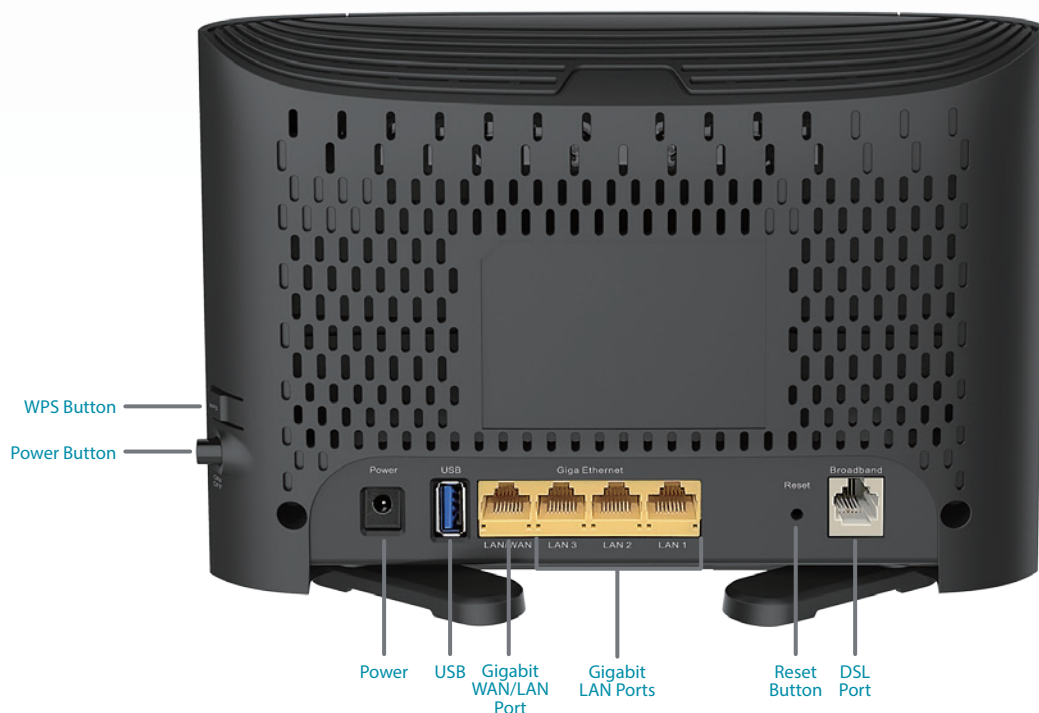

Wireless AC1200 Dual-Band Gigabit ADSL2+/VDSL2 Modem Router

File Sharing Right at Your Fingertips

The DSL-3785 lets you connect a USB storage device and instantly share documents, movies, pictures, and music. You can put your music library on a USB drive and share it with your entire home. You can show photos on the living room TV while a family member watches a movie on their computer. You can stream media files to multiple devices without interruption, or save them to your device for offline playback. The intuitive interface lets anyone immediately connect to a variety of entertainment options stored securely on your own storage device.

Easy to Set Up and Secure

Setting up the DSL-3785 is simple with the easy setup wizard. Simply log onto the web-based configuration through your browser and follow a few easy steps to get your home network up and running. You can also set up a secure network with the touch of a button using Wi-Fi Protected Setup (WPS). Simply press the respective WPS buttons on each devices to instantly establish a secure connection to a new device. Rest assured that your network is secure with WPA/WPA2 wireless encryption and built-in dual active firewalls (SPI and NAT) so you can shop online and do your online banking with confidence.