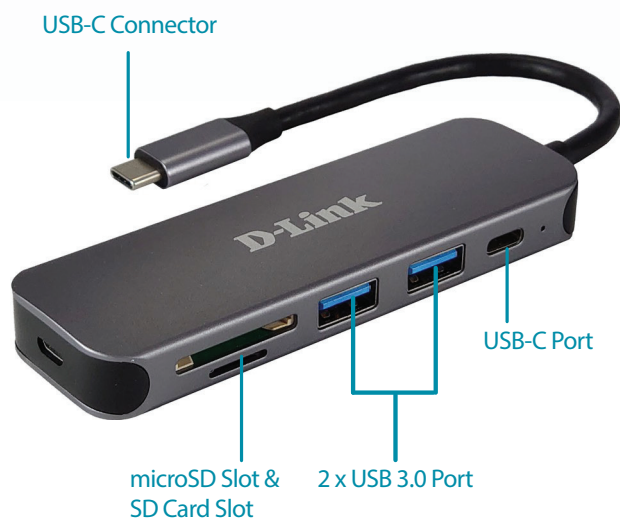

Hardware Overview