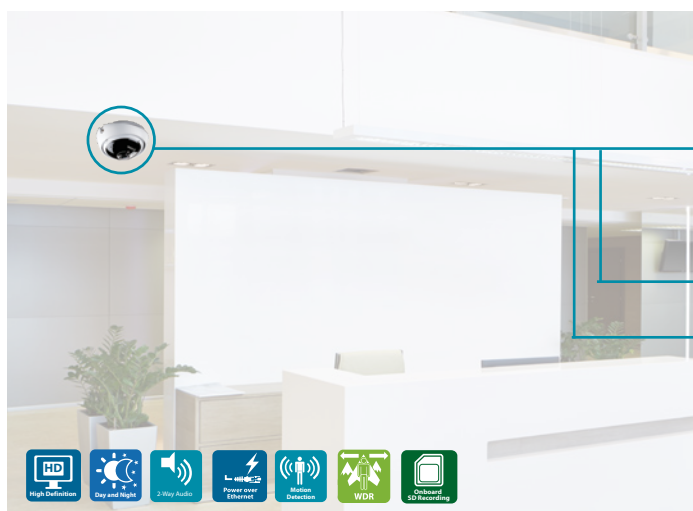

VIGILANCE
CAMERA RANGE

Professional Video Surveillance.
Simplified.
Affordable.

Vigilance Camera Range

The Vigilance Camera Range offers professional, full featured high definition video surveillance that is easy to install and highly affordable. The range consist of cameras designed specifically to meet different surveillance and environmental requirements. From standalone surveillance solutions that allow you to record video without additional software or equipment, to weather/vandal-proof cameras for harsh environments.

Full HD PoE Dome Camera DCS-4603

Integrated IR illuminator with IRC-filter

- Allows the camera to see in complete darkness with detailed grayscale images.
- Capture crisp colour images during daytime with ICR-filter to block unwanted infrared light.

Wide Dynamic Range

- Effective in contrasting light conditions, giving clear footage from shadowed areas as well as brightly lit spaces.

Full HD Panoramic PoE Camera DCS-4622

360° Whole Room Coverage

- See it all with a wide-angle fisheye lens that gives you complete 360° coverage that lets you monitor a large area with a single camera