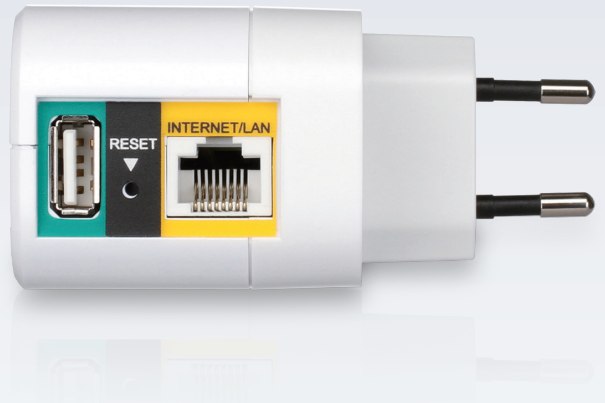

DIR-505 Mobile Cloud Companion

Securely access, store, share and stream files with ease

SharePort™ Mobile serves up effortless access to stored personal files and multimedia whenever a hard drive or flash storage drive is connected to the router's built-in USB port. Music, video, and photos can be streamed or transferred to multiple users with the easy touch-based mobile app for iOS and Android™ devices, or to users with a compatible web browser. For added convenience, the router's USB port also doubles as a power source for charging or powering a mobile device.

Bottom View

Functions & Features

Standards	• 802.11n/g/b • 802.3	• 802.3u • USB2.0
LEDs	• Status	• WPS
Mobile apps	• D-Link QRS (Quick Router Setup) Mobile app¹	• D-Link SharePort™ Mobile app²
Device interfaces	• 802.11n/g/b wireless • WAN/LAN Ethernet port • WPS button	• USB2.0 port • Reset button
Management	• Web-based GUI	
Wireless Modes	• Router/AP mode • Repeater mode	• Wi-Fi Hotspot mode
Wireless Frequency Range / Antennae	• 2.4 GHz to 2.4835 GHz	• Internal antenna
Security	• WEP 64/128-bit • WPA/WPA2	• WPS (PIN/PBC)
Firewall features	• Network Address Translation (NAT) • Stateful Packet Inspection (SPI) • DMZ support	• Website filtering • MAC address filtering
Advanced features	• DLNA Media Server • Web File Access support • Guest Zone	• UPnP • VPN Passthrough • Wi-Fi WMM
Dimensions (L x W x H) / Weight	• 68 x 42 x 51 mm	• 113.4 g
Operating temperature / Operating humidity	• Operating: 0 to 40 °C • Storage: -20 to 65 °C	• Operating: 0% to 90% (Non-condensing) • Storage: 5% to 95% (Non-condensing)
Certifications	• CE • FCC • IC	• WHQL • DLNA • Wi-Fi

¹ Available for iPhone® and iPad®

² Available for iPhone®, iPad® and Android™ devices

For more information: www.dlink.eu