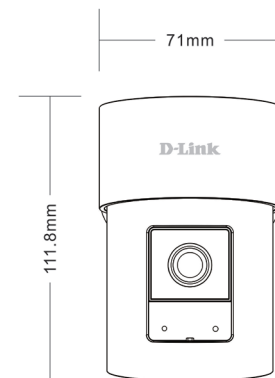

**WPA3/TLS Encryption**

Dual encryption for more secure connection and data protection

**IP65 Outdoor Protection**

IP65 rated outdoor protection to protect the camera from rain and dust

General	
Video Compression	H.265 & H.264
Max. Resolution	4 Megapixel (QHD)
Max. Frame	1440p (2560 x 1440)
Image Sensor	1/2.7" Progressive CMOS sensor
Day & Night - IR LED	Up to 7 m
Focal Length	3.3 mm
Aperture	F2.0
Angle of View	(H) 105.4° (V) 56.4° (D) 125°
Motorised Pan	Yes (-135° to +135° total 270°)
Audio	Built-in microphone and speaker
Audio Codec	MPEG-2 AAC LC

Physical	
Power Input	100 to 240 V AC, 50/60 Hz
Power Output	12V 1A
Max. Power Consumption	7 W
Cable Length	Device: 1 m + Adapter: 3 m
Indoor/Outdoor	For indoor or outdoor use
Operating Temperature	-25 to 45°C
Storage Temperature	-20 to 70°C
Operating/Storage Humidity	Max. 90% non-condensing
Weight	342 g
Dimensions	71 x 111.8 x 70 mm
Certifications	CE, FCC, IC, RCM, NCC, BSMI