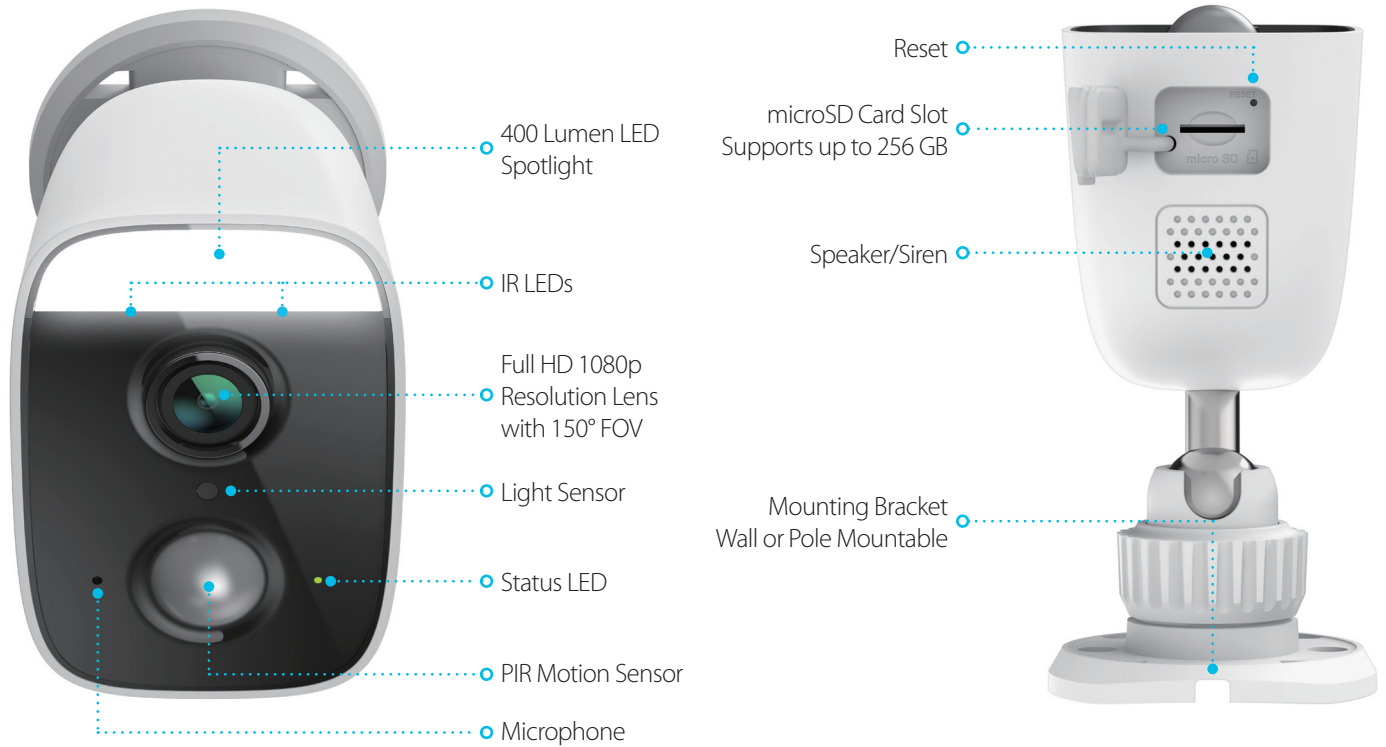

Product Image

Technical Specifications

Camera		
Hardware Profile	• 1/2.9" Progressive CMOS sensor • 7 m (23 ft) IR illumination distance • Built-in Infrared-Cut Removable (ICR) Filter module • Fixed length 2.7 mm • Aperture F2.0	• Angle of view (16:9): • Horizontal: 123.8° • Vertical: 65.4° • Diagonal: 150° • Built-in microphone and speaker
Image Features	• Configurable image size • Person detection • Motion detection (PIR sensor, 1 zone)	• Invert image • Colour night vision
Video Compression	• H.264 format compression	
Video Resolution	• Max. resolution: 1080p (1920 x 1080) at up to 30 fps	
Audio Support	• MPEG-2 AAC LC	
Network		
Connectivity	• 802.11n/g wireless with the latest industry-standard 128-bit wireless encryption • Wi-Fi operates on 2.4 GHz band	• microSD card slot³ • Supports up to 256 GB capacity • Bluetooth Low Energy 4.0
Network Protocols	• IPv4, IPv6 • DHCP/DHCPv6 Client • Bonjour (mDNS and DNS-SD) • ONVIF Profile S	• RTSP • SRTP • RTP/SRTP • HTTPS