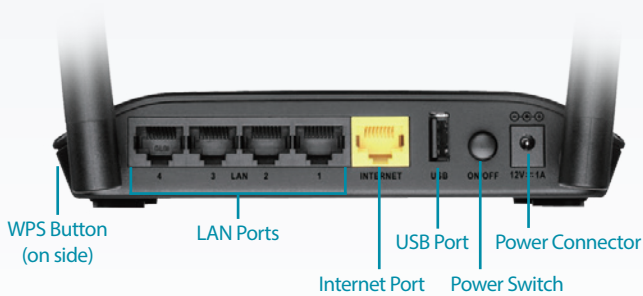

Easy to Set Up, Easy to Secure

Sharing your Internet connection doesn't have to be a complicated process. Get the DIR-816L up and running in no time right from your sofa using the QRS (Quick Router Setup) Mobile app on your iOS or Android device. Simply plug in the router, open the app, and follow a few easy steps to get your home network connected without having to touch a computer. Alternatively, just open a web browser on a connected computer to access the setup wizard and follow the easy step-by-step instructions to get started. Implement WPA/WPA2 wireless security in minutes with the wireless network setup wizard, or use Wi-Fi Protected Setup (WPS), which establishes a secure connection to new devices without the need to enter settings or create passwords. In addition, the built-in firewall protects against malicious attacks from the Internet, and access control features allow you to restrict access to your network.

Back View

mydlink™ Lite App

With the mydlink™ Lite app for iPhone, iPad and Android devices you can quickly and easily stay in control of your network anywhere with a Wi-Fi or mobile Internet connection.

SharePort™ Mobile App

The mydlink™ SharePort™ app for iPhone, iPad, or Android devices offers effortless access to stored personal files and multimedia from anywhere in the world through the Internet. Music, video, and photos can be streamed or transferred from a USB drive that is connected to a Cloud Router, to multiple mobile devices from this intuitive app. It's also a great way to enjoy media without using valuable memory on your mobile device!

Technical Specifications

General

Device Interfaces	• IEEE 802.11ac wireless LAN¹ • IEEE 802.11 a/b/g/n wireless LAN	• 10/100 fast Ethernet WAN port • Four 10/100 fast Ethernet LAN ports
LEDs	• Power • Internet • WLAN	• LAN (for each port) • WPS
Antenna Type	• Two external antennas	
Operating Frequency	• 2.4 GHz band: 2400 - 2483.5 MHz	• 5 GHz band: 5150 - 5725 MHz
Standards	• IEEE 802.11ac (draft) • IEEE 802.11n • IEEE 802.11g	• IEEE 802.11b • IEEE 802.11a • IEEE 802.3u
Minimum Requirements	• Windows 8/7/Vista/XP SP3, or Mac OS X 10.4 or higher • Internet Explorer 7, Firefox 12.0, Chrome 20.0, Safari 4.0, or other Java-enabled browser	• Ethernet interface or Wi-Fi • Cable or DSL Modem • Subscription with an Internet Service Provider