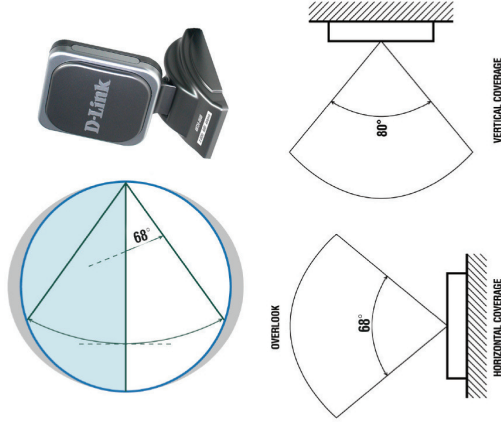

The ANT24-0600 also includes an RP-SMA to RP-TNC adapter for attaching the ANT24-0600 to products with a RP-TNC connector.

2

Installing the ANT24-0600

A. Simply remove the default antenna from device such as AP or Router and replace it with ANT24-0600.

B. Identify an optimal location for the antenna. The antenna can be placed on a flat surface such as desk, mounted on the wall or use magnetic mounting method to places such as partition.

Note : Allow the cable to bend naturally. It's recommended that you place the antenna near wireless devices to avoid excessive strain on the cable and connector.

C. Adjust the angle of the antenna to a right angle, which can attain better signal transmission and a larger coverage area.

3

Mounting the Antenna (optional)

A. Wall Mounting :

Step 1 : Identify a mounting location and place the sticker on.
 Step 2 : Use a 4/16" drill bit to drill holes at 2 marked places on sticker.
 Step 3 : Tap the plastic anchors gently into the hole by using a rubber mallet or hammer.

Step 4 : Use a screwdriver to secure the screws into the plastic anchors.
 Be sure to leave enough space so the antenna base will slide over the head of the screw.

Step 5 : Place the antenna base over the screw and slide it into the locking position.