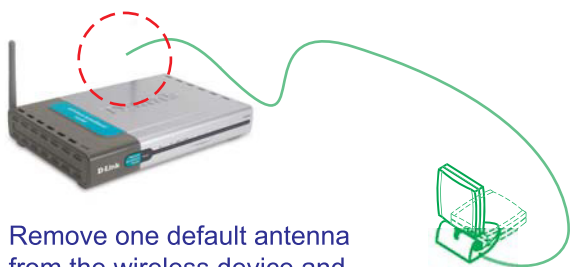

13

D-Link DWL-M60AT Indoor Directional Antenna

Remove one default antenna from the wireless device and start to assemble!

Ceiling mount

Fixed screw on antenna base

Wall Mount

Overlook

Horizontal coverage

Vertical coverage

Frequency band	2400-2500MHz
Antenna gain	6dBi
VSWR	1.5 max
Polarization	Linear vertical
HPBW / H-plane	80°
HPBW / E-plane	80°
Impedence	50 Ohms
Dimensions HxWxD	115x76x33mm
Weight	110g without joint