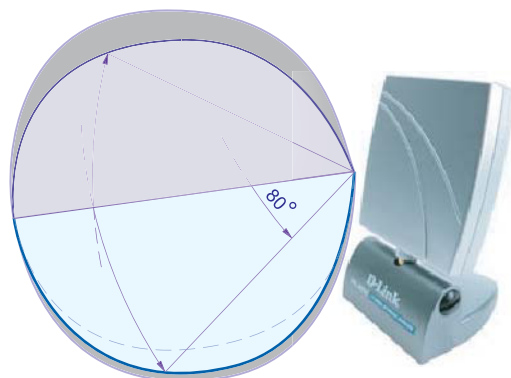

13

D-Link DWL-M60AT Indoor Directional Antenna

Remove one default antenna from the wireless device and start to assemble!

Ceiling mount

Fixed screw on antenna base

Wall Mount

Overlook

Horizontal coverage

Vertical coverage

Frequency band	2400-2500MHz
Antenna gain	6dBi
VSWR	1.5 max
Polarization	Linear vertical
HPBW / H-plane	80°
HPBW / E-plane	80°
Impedence	50 Ohms
Dimensions HxWxD	115x76x33mm
Weight	110g without joint