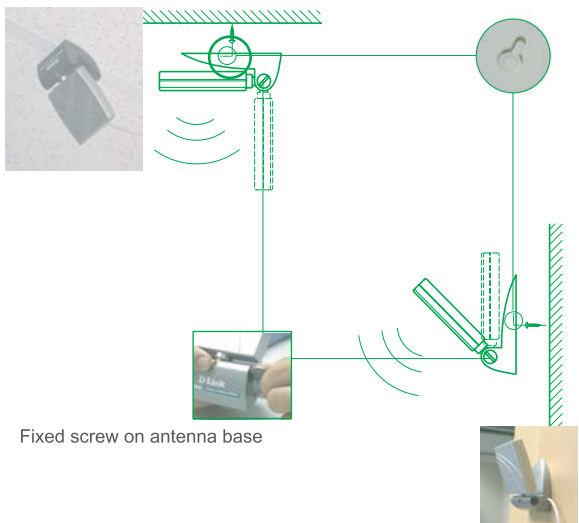

13

D-Link DWL-M60AT Indoor Directional Antenna

Remove one default antenna from the wireless device and start to assemble!

Ceiling mount

Fixed screw on antenna base

Wall Mount

Overlook

Horizontal coverage

Vertical coverage

Frequency band	2400-2500MHz
Antenna gain	6dBi
VSWR	1.5 max
Polarization	Linear vertical
HPBW / H-plane	80°
HPBW / E-plane	80°
Impedence	50 Ohms
Dimensions HxWxD	115x76x33mm
Weight	110g without joint

Package Contents:

- DWL-M60AT Antenna
- Fixed cable (1.5m)
- Mounting Kit
- Quick Installation Guide