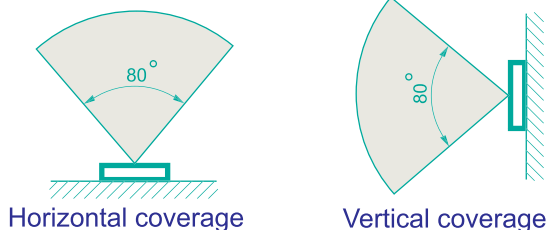

13

D-Link DWL-M60AT Indoor Directional Antenna

Remove one default antenna from the wireless device and start to assemble!

Ceiling mount

Fixed screw on antenna base

Wall Mount

Overlook

Horizontal coverage

Vertical coverage

Frequency band	2400-2500MHz
Antenna gain	6dBi
VSWR	1.5 max
Polarization	Linear vertical
HPBW / H-plane	80°
HPBW / E-plane	80°
Impedence	50 Ohms
Dimensions HxWxD	115x76x33mm
Weight	110g without joint