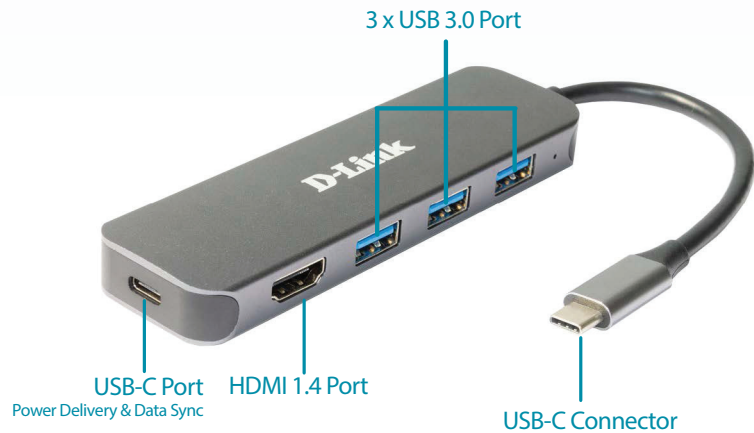

Hardware Overview