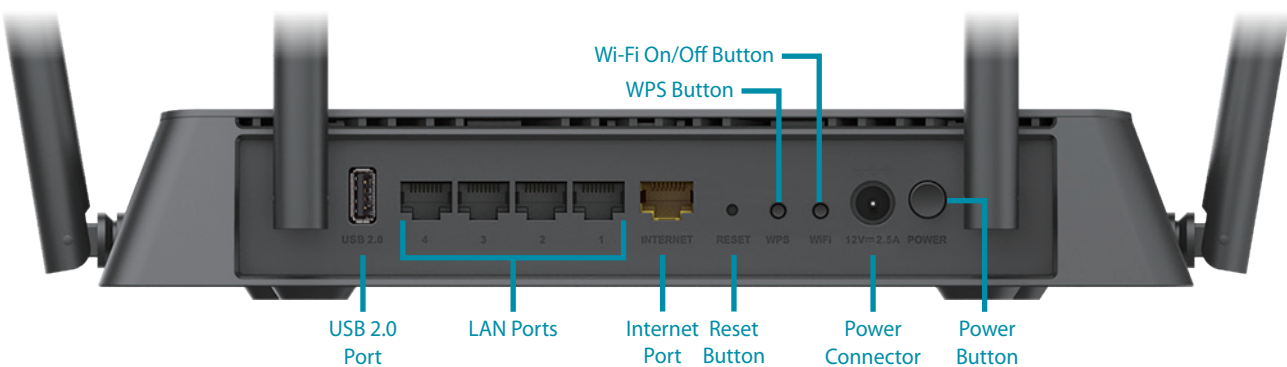

Hassle-Free D-Link Smart Connect Technology

Ever since the introduction of 5 GHz wireless technology, users have had to blindly guess whether the 5 GHz or 2.4 GHz band would provide them with the best networking experience. D-Link's Smart Connect Technology eliminates this confusion by automatically distributing devices to the optimal network. Simply initiate a connection to the DIR-882 and its advanced algorithms will determine the best network for your device to connect to, thereby ensuring a faster, more reliable and hassle-free experience.

Easy to Set Up and Secure

Sharing your Internet connection doesn't have to be a complicated process: just open a web browser to access the setup wizard and follow the easy step-by-step instructions to get started. Configure, apply and set up WPA/WPA2 wireless security in minutes with the wireless network setup wizard, or use Wi-Fi Protected Setup (WPS), which establishes an encrypted connection to new devices without the need to enter settings or create passwords. In addition, the built-in firewall requires no setup, protecting you against malicious attacks from the Internet and access control features allow you to restrict access to your network giving you greater control over network users.

File Sharing Right at Your Fingertips

The DIR-882 lets you connect a USB storage device and instantly share documents, movies, pictures and music. You can have your music library on a USB drive and share it with your entire home. You can show photos on the living room TV, while a family member watches a movie on their computer. You can stream media files to multiple devices without interruption, or save them to your device for offline playback.