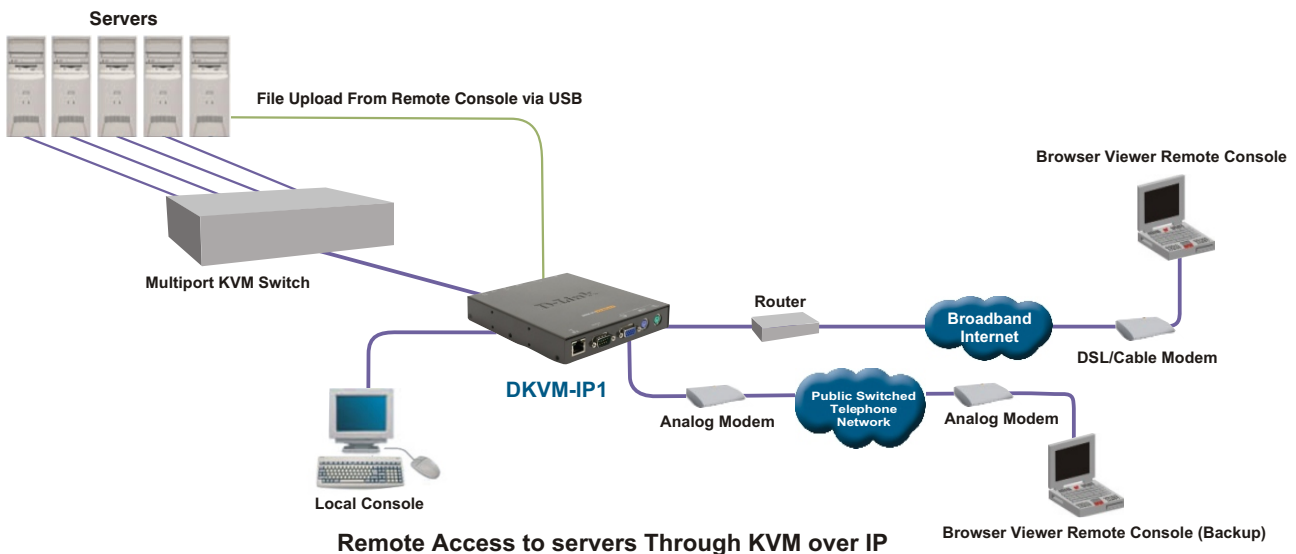

1-Port KVM Switch Over IP

For Remote Control of Server

- Adds Remote KVM IP Access to Existing Server
- 1 KVM Port to Server
- Ethernet Port for LAN/WAN Connection
- RS-232 Modem Port for Backup
- VGA, PS/2, USB 2.0 Support

Remote Connection. The DKVM-IP1 contains a default IP address, which can be easily changed to another IP address used by your network. From a remote site, your IT administrator can key in the IP address of the DKVM-IP1 from a web browser to connect to it and start control a remote server. This type of remote control can help eliminate on-site maintenance costs and service calls, and avoids for you emergency phone calls from your remote data centers. In addition to troubleshooting, this KVM switch can also let an IT administrator upgrade or configure a PC system from the Internet. Another application of this KVM switch is remote mass storage control.

Security. The DKVM-IP provides SSL (up to 256-bit) encryption protocol to prevent security breaches.

Device Interfaces. The DKVM-IP1 switch includes one interface to a server, which includes a video connection, a PS/2 keyboard connection, a PS/2 mouse connection, and a USB 2.0 connection. To the console side, it has a video port, a PS/2 mouse port and a PS/2 keyboard port. Remote site connection is through a 10/100BASE-TX Ethernet port, which can be connected to a LAN or to a remote router. External modem support is available through an RS-232 COM port, in case your network is down.

Humidity

0% to 80% non-condensing

Emission (EMI)

- FCC Class A
- CE
- C-Tick

Box Includes

- DKVM-IP1 switch
- Quick Installation Guide
- 3 in1 KVM cable
- Serial cable
- USB 2.0 cable
- CD-ROM with manual and software
- Rack mount kit
- Cat.5 cable
- 5V 2.5A DC power adapter